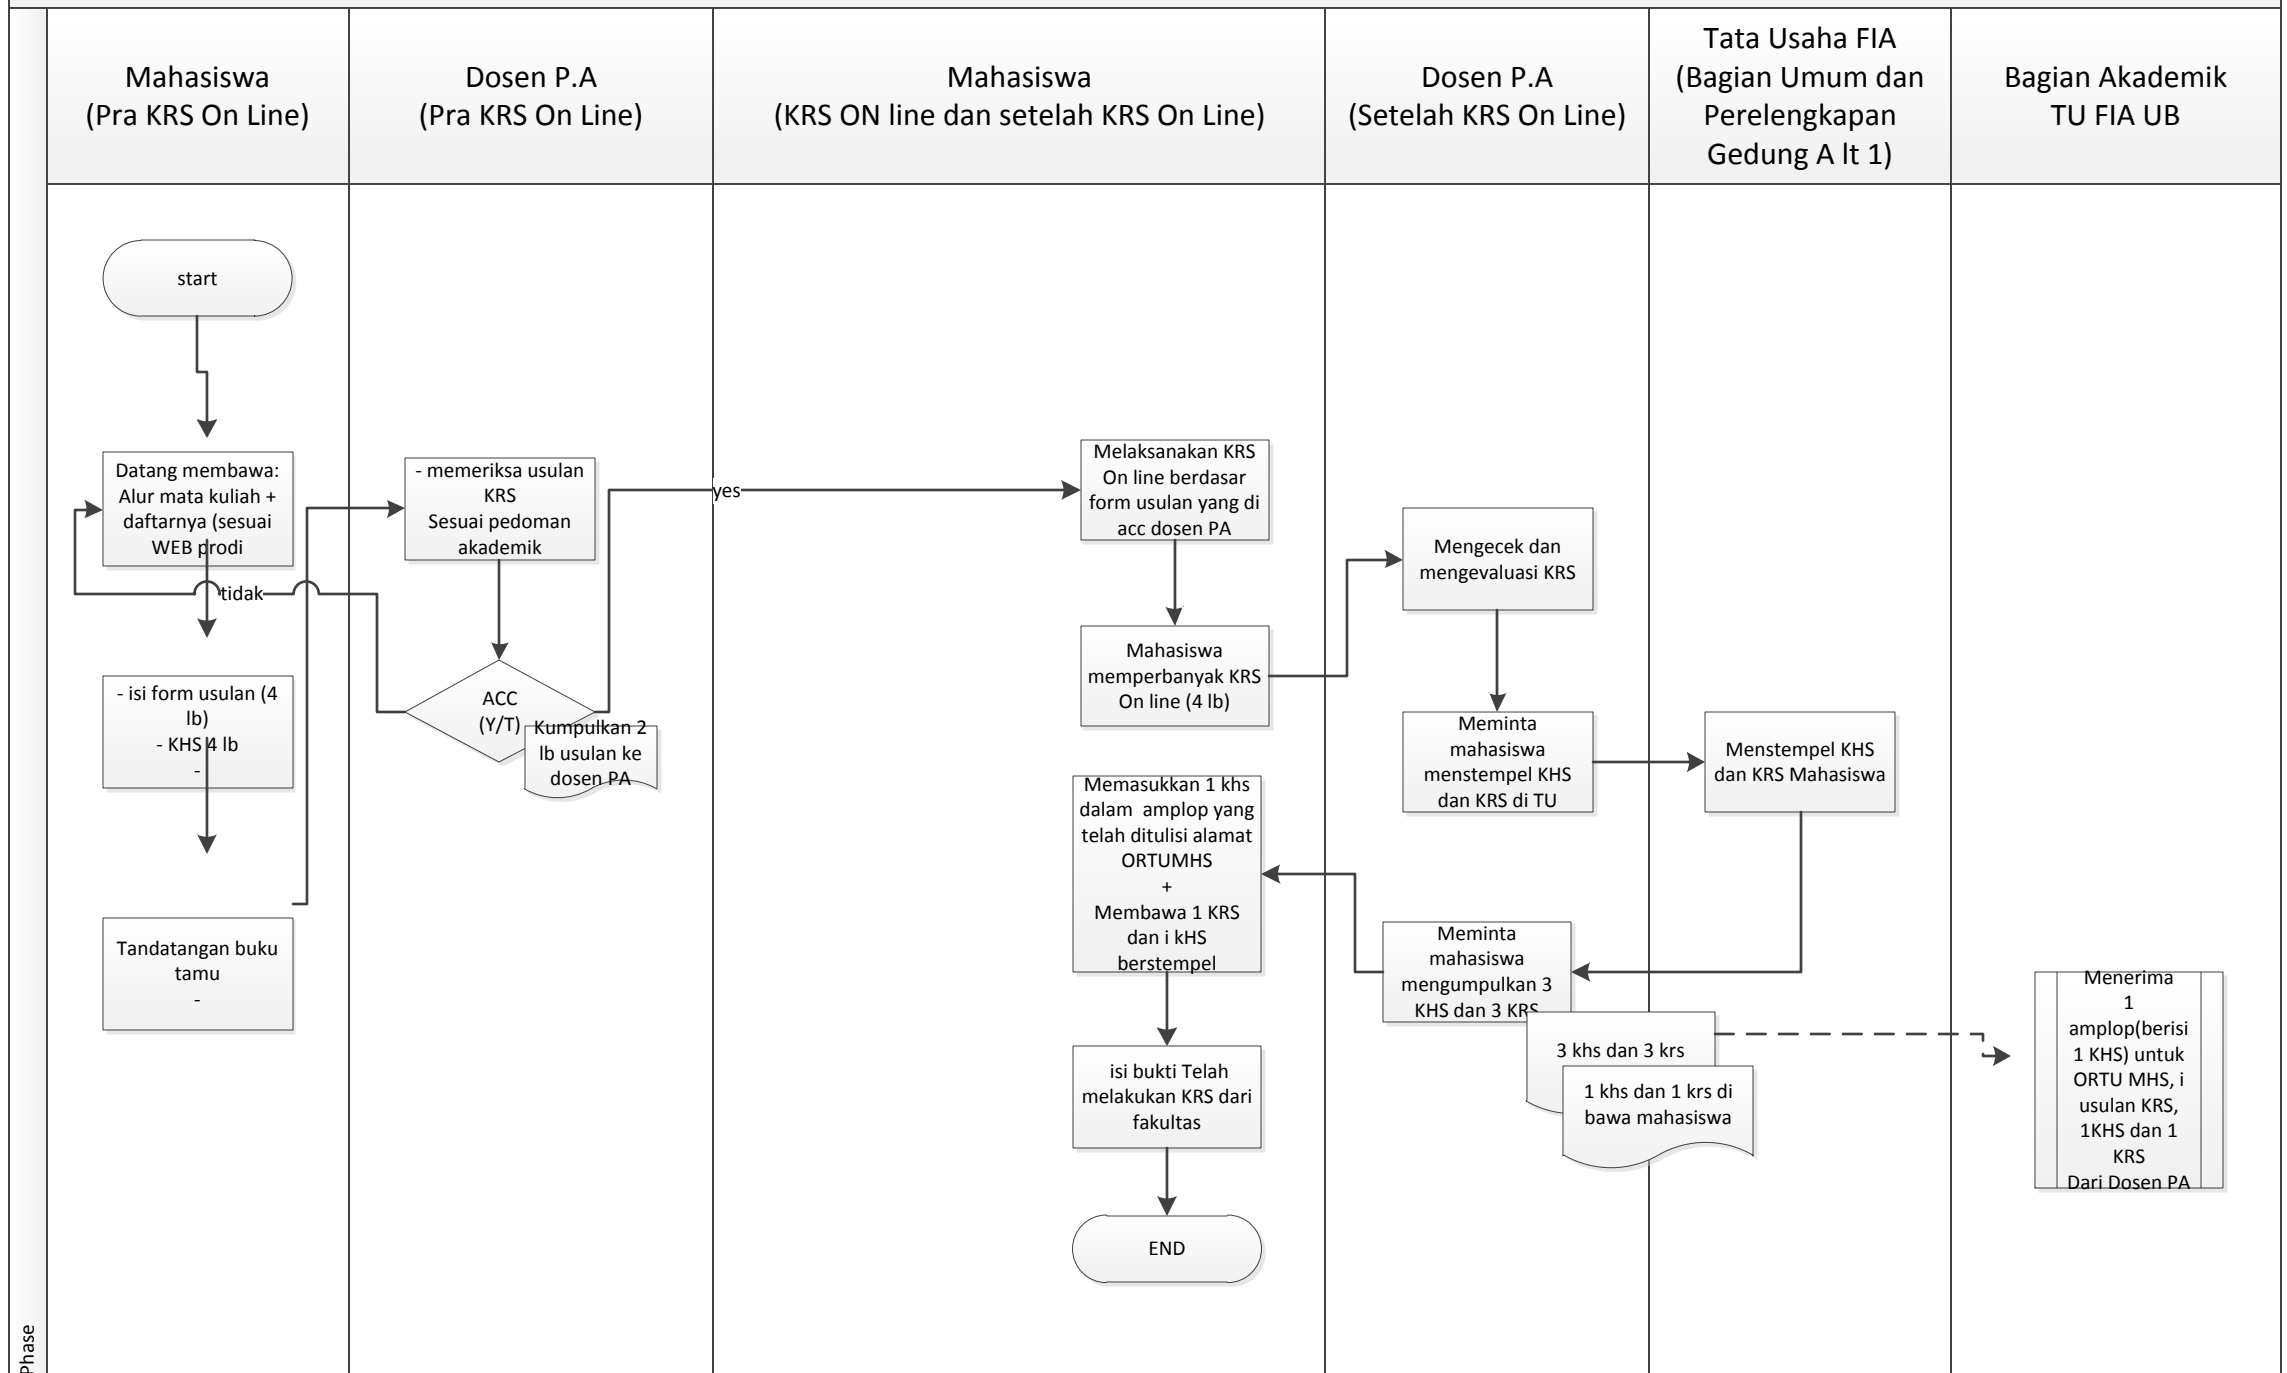

**PROSEDUR PENGURUSAN USULAN Kartu Rencana Studi (KRS) , KRS Dan Kartu Hasil Studi (KHS) ON Line Mahasiswa FIA UB**  
 (Created By Swasta Priambada/swastapriambada.lecture.ub.ac.id)

Phase